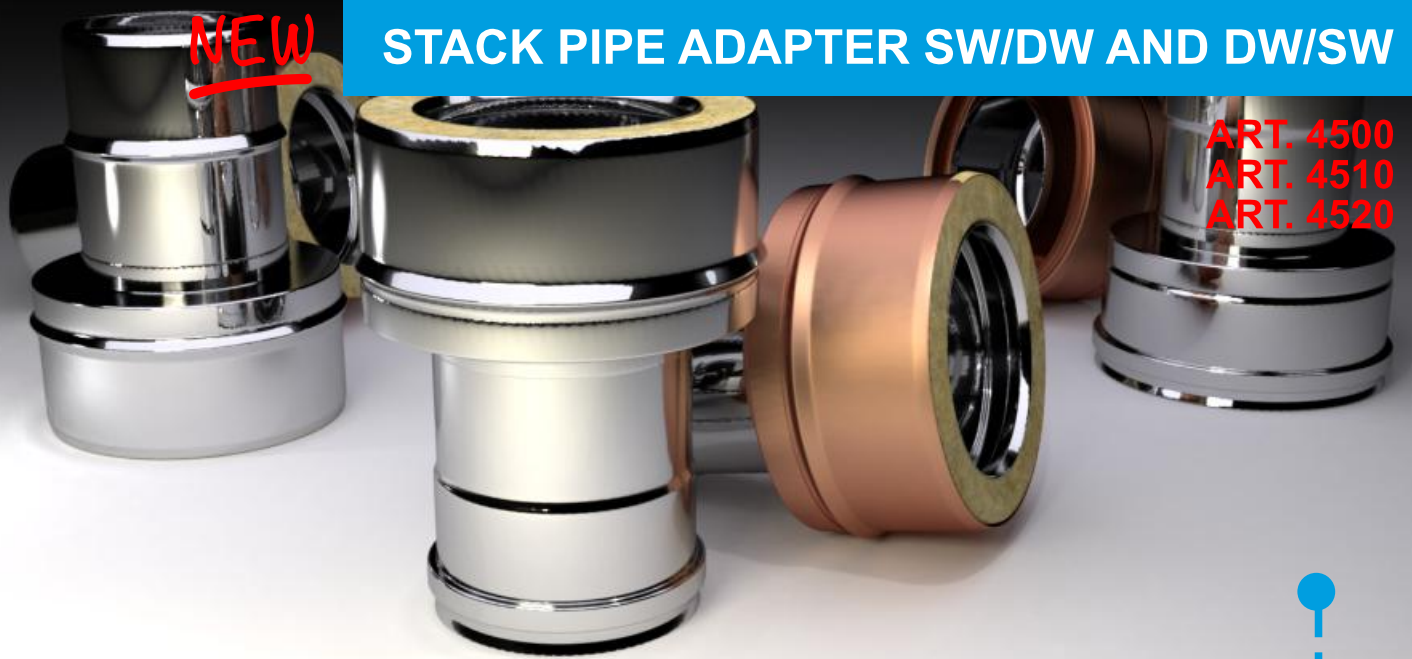

## Usage of the product:

Stack pipe adapter that allows switching from double wall to single wall system and from single wall to double wall system.

## Installation instructions:

It is secured to the chimney by fitting a clamp of the appropriate diameter to the smoke duct. The installation must be carried out by qualified personnel.

STAINLESS  
STEEL